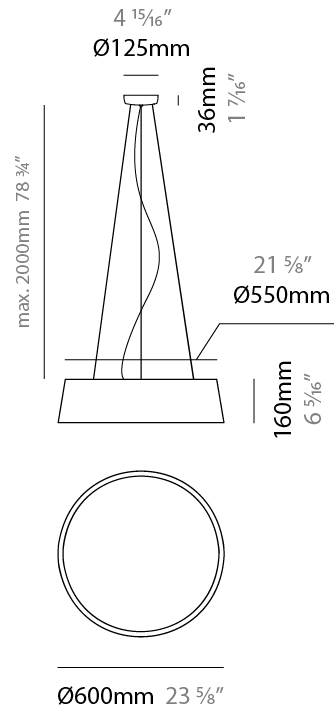

PROJECT	_____
TYPE	_____
SPECIFIER	_____
QUANTITY	_____
DATE	_____

DRUM SUSPENSION

D111063-

base number	Finish Options	Finish Options

1. To build a product code in our configurator select the specify button on the base model # product page
2. To build a manual product code on this datasheet choose from the options listed below in blue font and add the suffix to the base model #

GENERAL

Series: Drum
Brand: Ole
Division: Design
Mounting Type: Suspension
Mounting Location: Ceiling
Subcategory: Up/Down Light

PHYSICAL

Shape: Drum
Diameter (mm): 600
Diameter (in): 23 5/8
Height (mm): 160
Height (in): 6 5/16
Max. Overall Height (mm): 2160
Max. Overall Height (in): 85 1/16
Light Distribution: Direct / Indirect
Weight (kg): 3.3
Weight (lbs): 7.26
Fixture Finish: BEI / BLK / BLU / COG / DGN / GRY / MRN / MOC / MUS / OLV / SIL / STN / TER / WHI
Holder Finish: BLK
Fixture Material: Fabric Cord / Metal
Cable Details: 2000mm Cable
Upon Request: Other fabric cord colors available upon request (see downloadable finish chart)

ELECTRICAL

Number of Lamps: 3
Lamp Type: LED Retrofit
Lamp Shape: A19
Bulb Included: Bulb Not Included
Max. Wattage Per Lamp (W): 15
Lamp Base: E26
Input Voltage (V): 120
Upon Request: 277Vac / GU24

LED

OPTICAL

RATINGS AND CERTIFICATIONS

Certified By: Certified for North American Standards
IP rating: IP20